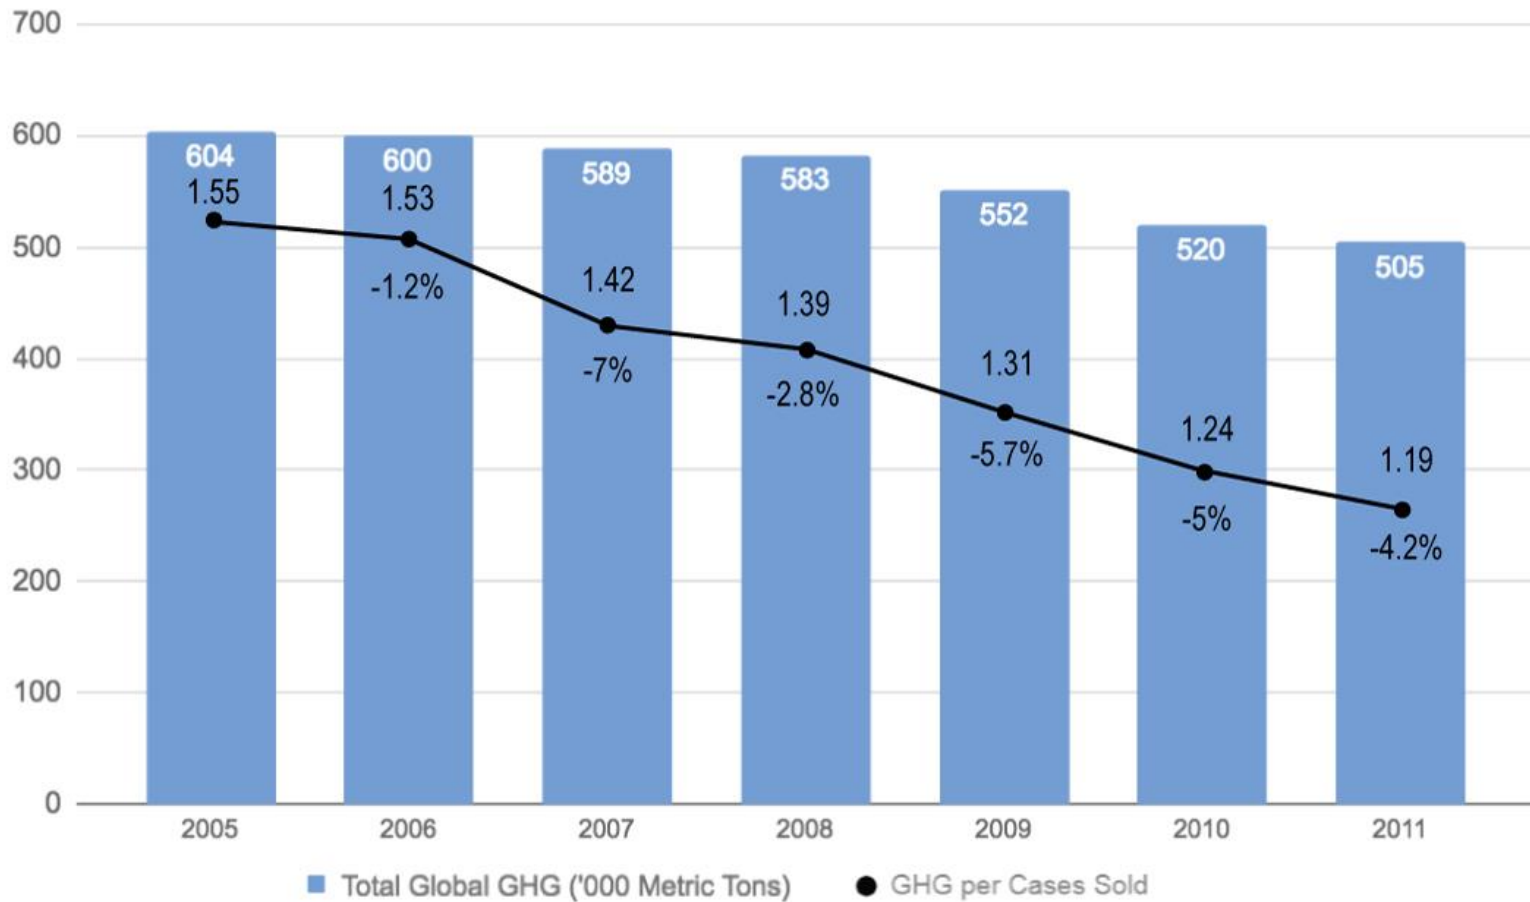

Greenhouse Gas Emissions

2005-2011

Year-Over-Year GHG Emissions Reduction Performance (2005-2011)

Scope 1, 2 and 3 GHG Emissions Trends (2005-2011)

CO2 Equivalent GHG ('000 Metric Tons)

GHG Emissions by Geography (2005-2011)

CO2 Equivalent GHG ('000 Metric Tons)

Total GHG Emissions (Reportable vs. Biogenic) (2005-2011)

CO2 Equivalents GHG ('000 Metric Tons)

GHG Emissions by Business Unit (2005-2011)

CO2 Equivalent GHG ('000 Metric Tons)