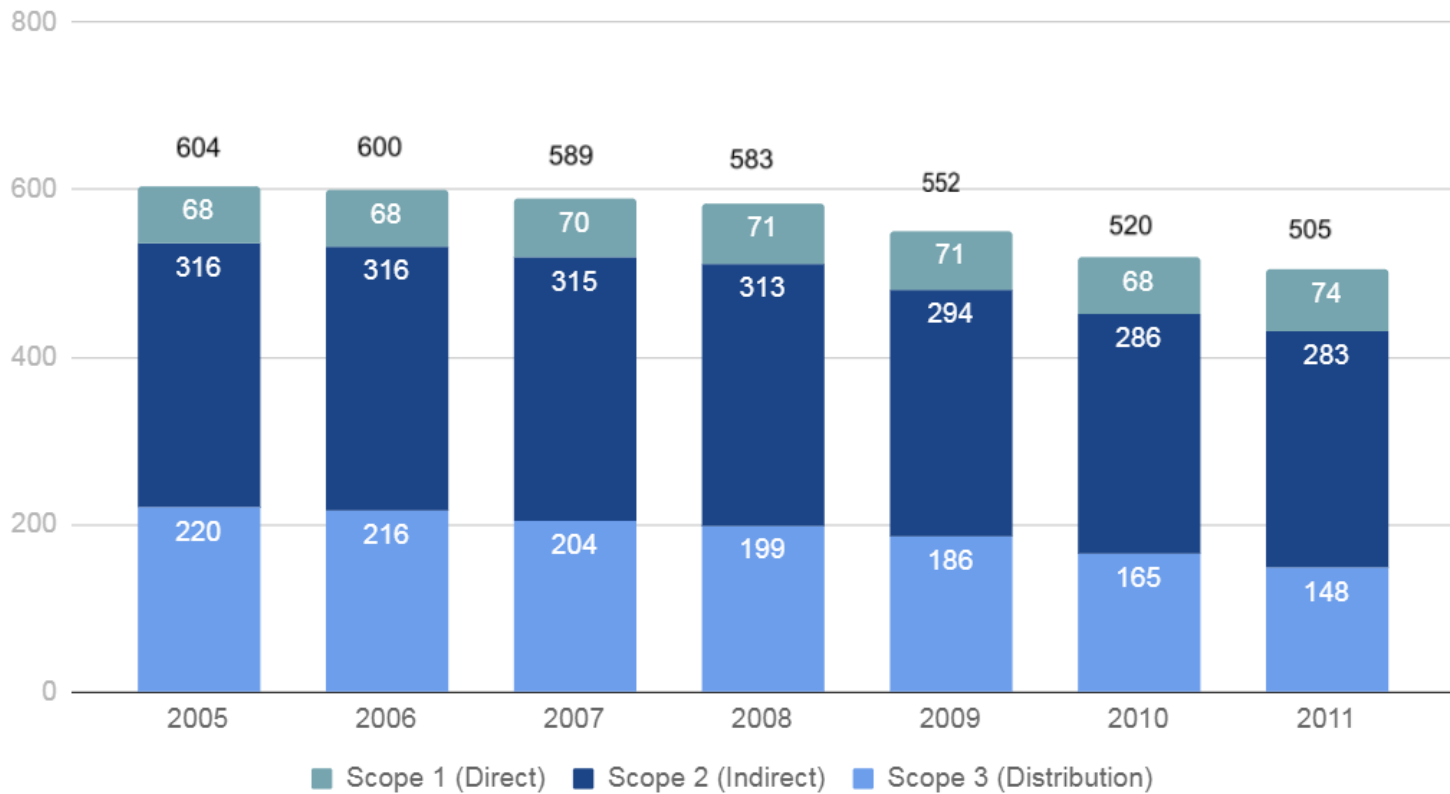

Greenhouse Gas Emissions

2005-2011

Year-Over-Year GHG Emissions Reduction Performance (2005-2011)

Scope 1, 2 and 3 GHG Emissions Trends (2005-2011)

CO2 Equivalent GHG ('000 Metric Tons)

GHG Emissions by Geography (2005-2011)

CO2 Equivalent GHG ('000 Metric Tons)

Total GHG Emissions (Reportable vs. Biogenic) (2005-2011)

CO2 Equivalents GHG ('000 Metric Tons)

GHG Emissions by Business Unit (2005-2011)

CO2 Equivalent GHG ('000 Metric Tons)