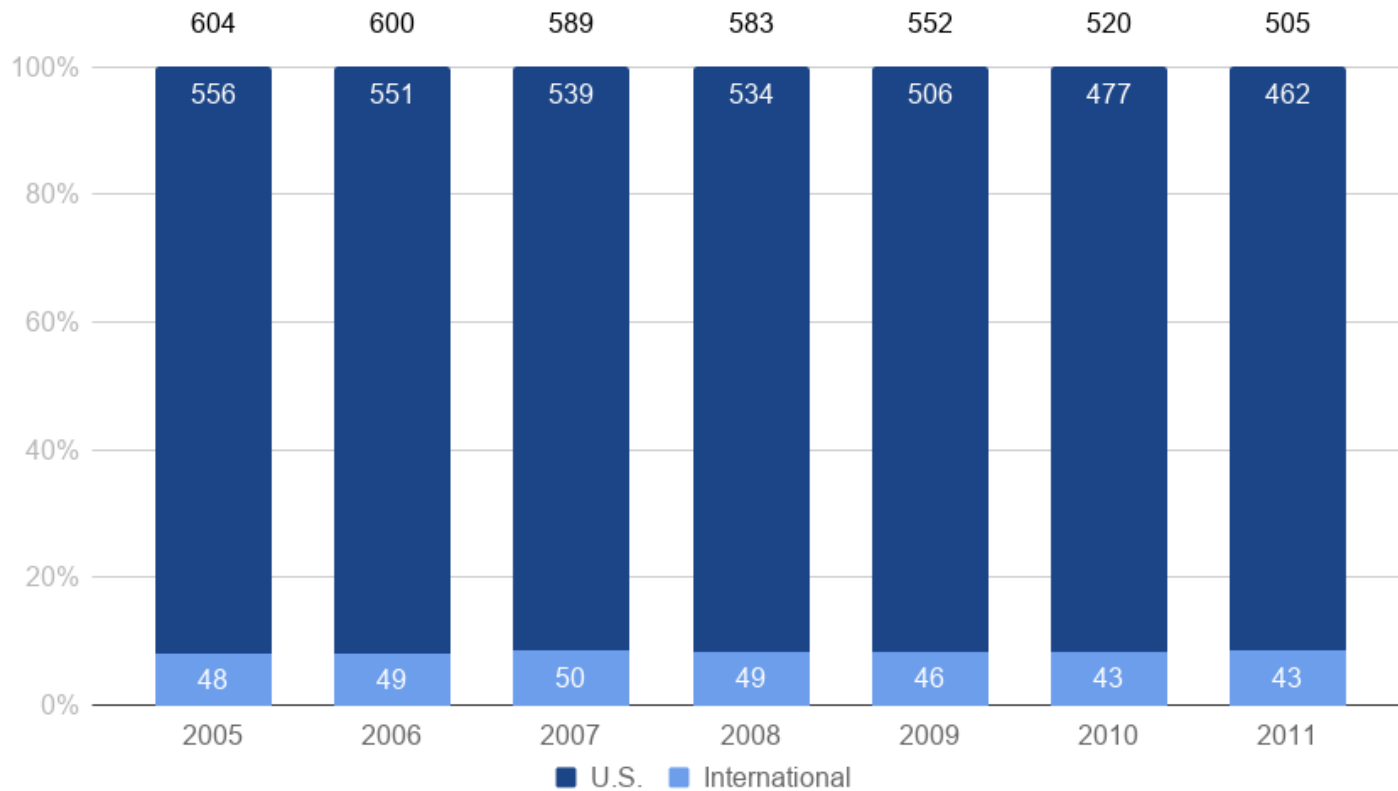

Greenhouse Gas Emissions

2005-2011

Year-Over-Year GHG Emissions Reduction Performance (2005-2011)

Scope 1, 2 and 3 GHG Emissions Trends (2005-2011)

CO2 Equivalent GHG ('000 Metric Tons)

GHG Emissions by Geography (2005-2011)

CO2 Equivalent GHG ('000 Metric Tons)

Total GHG Emissions (Reportable vs. Biogenic) (2005-2011)

CO2 Equivalents GHG ('000 Metric Tons)

GHG Emissions by Business Unit (2005-2011)

CO2 Equivalent GHG ('000 Metric Tons)