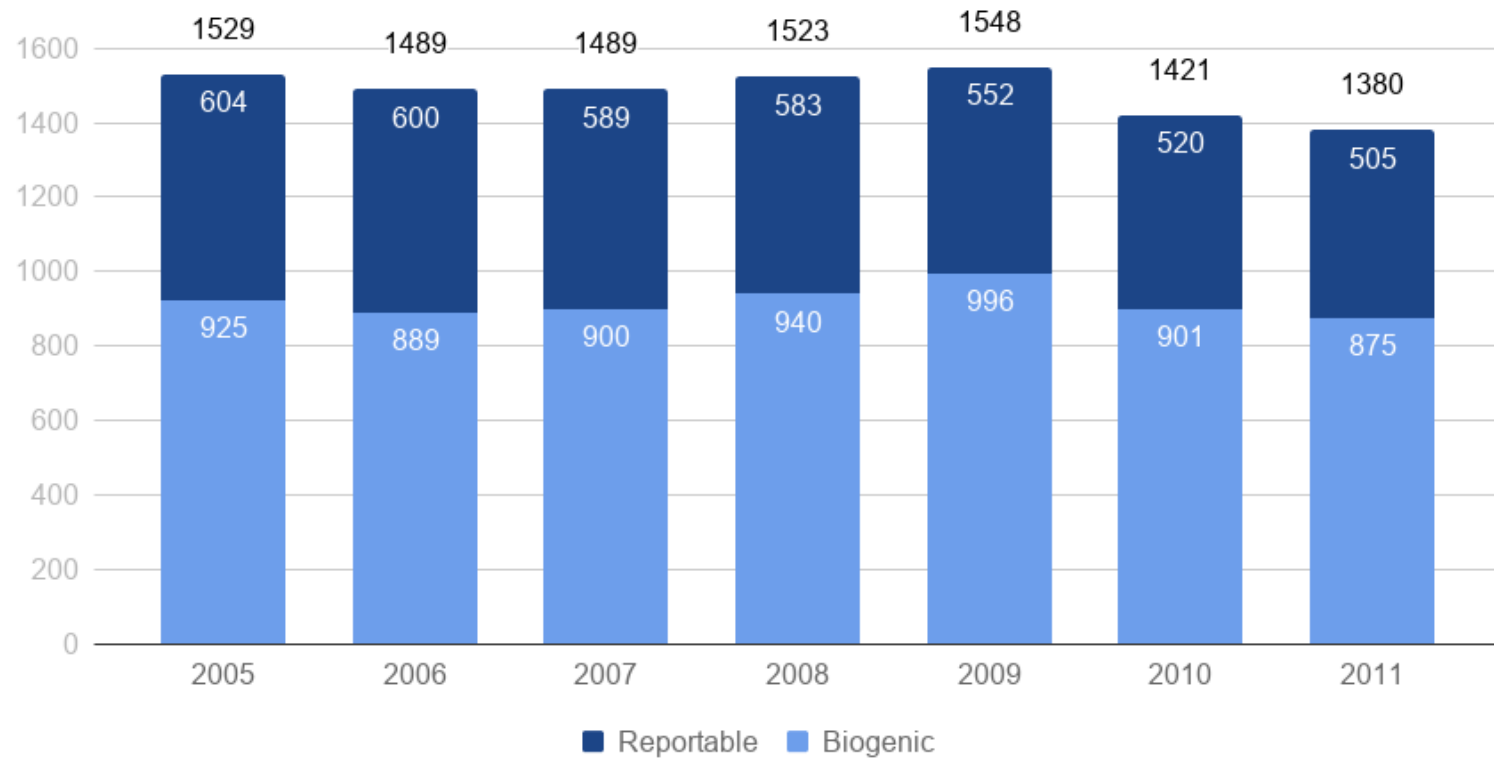

Greenhouse Gas Emissions

2005-2011

Year-Over-Year GHG Emissions Reduction Performance (2005-2011)

Scope 1, 2 and 3 GHG Emissions Trends (2005-2011)

CO2 Equivalent GHG ('000 Metric Tons)

GHG Emissions by Geography (2005-2011)

CO2 Equivalent GHG ('000 Metric Tons)

Total GHG Emissions (Reportable vs. Biogenic) (2005-2011)

CO2 Equivalents GHG ('000 Metric Tons)

GHG Emissions by Business Unit (2005-2011)

CO2 Equivalent GHG ('000 Metric Tons)